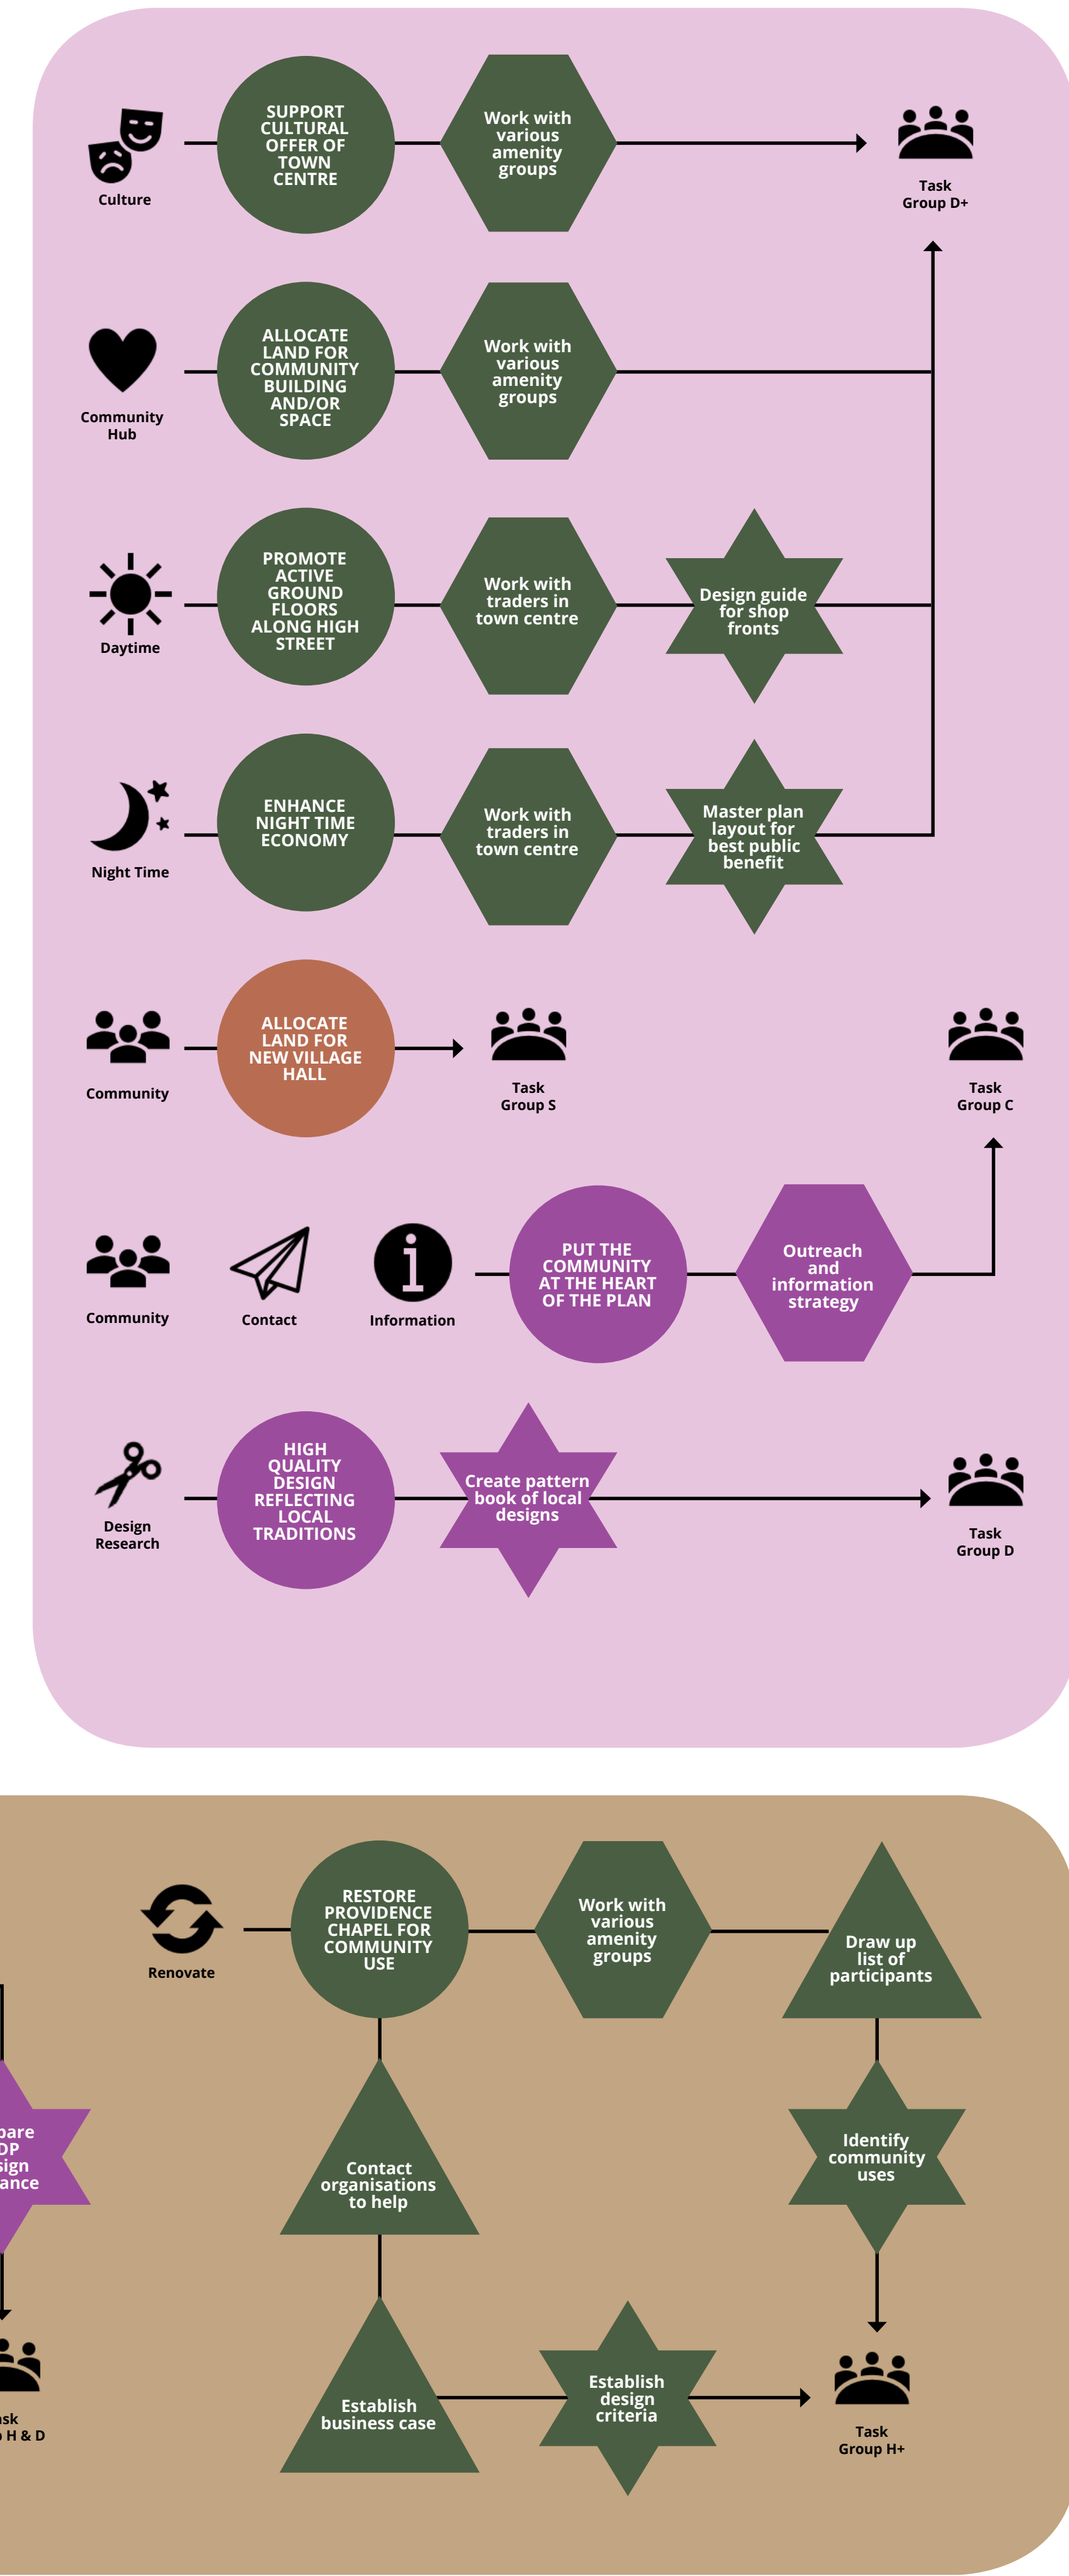

Cranbrook & Sissinghurst Neighbourhood Plan | Action Plan & Framework

ACCESS & MOVEMENT ISSUES

LAND USE & SOCIAL INFRASTRUCTURE

DEVELOPMENT OPPORTUNITY SITES

LANDSCAPE

COMMUNITY & CULTURE

BUSINESS & EMPLOYMENT

HERITAGE