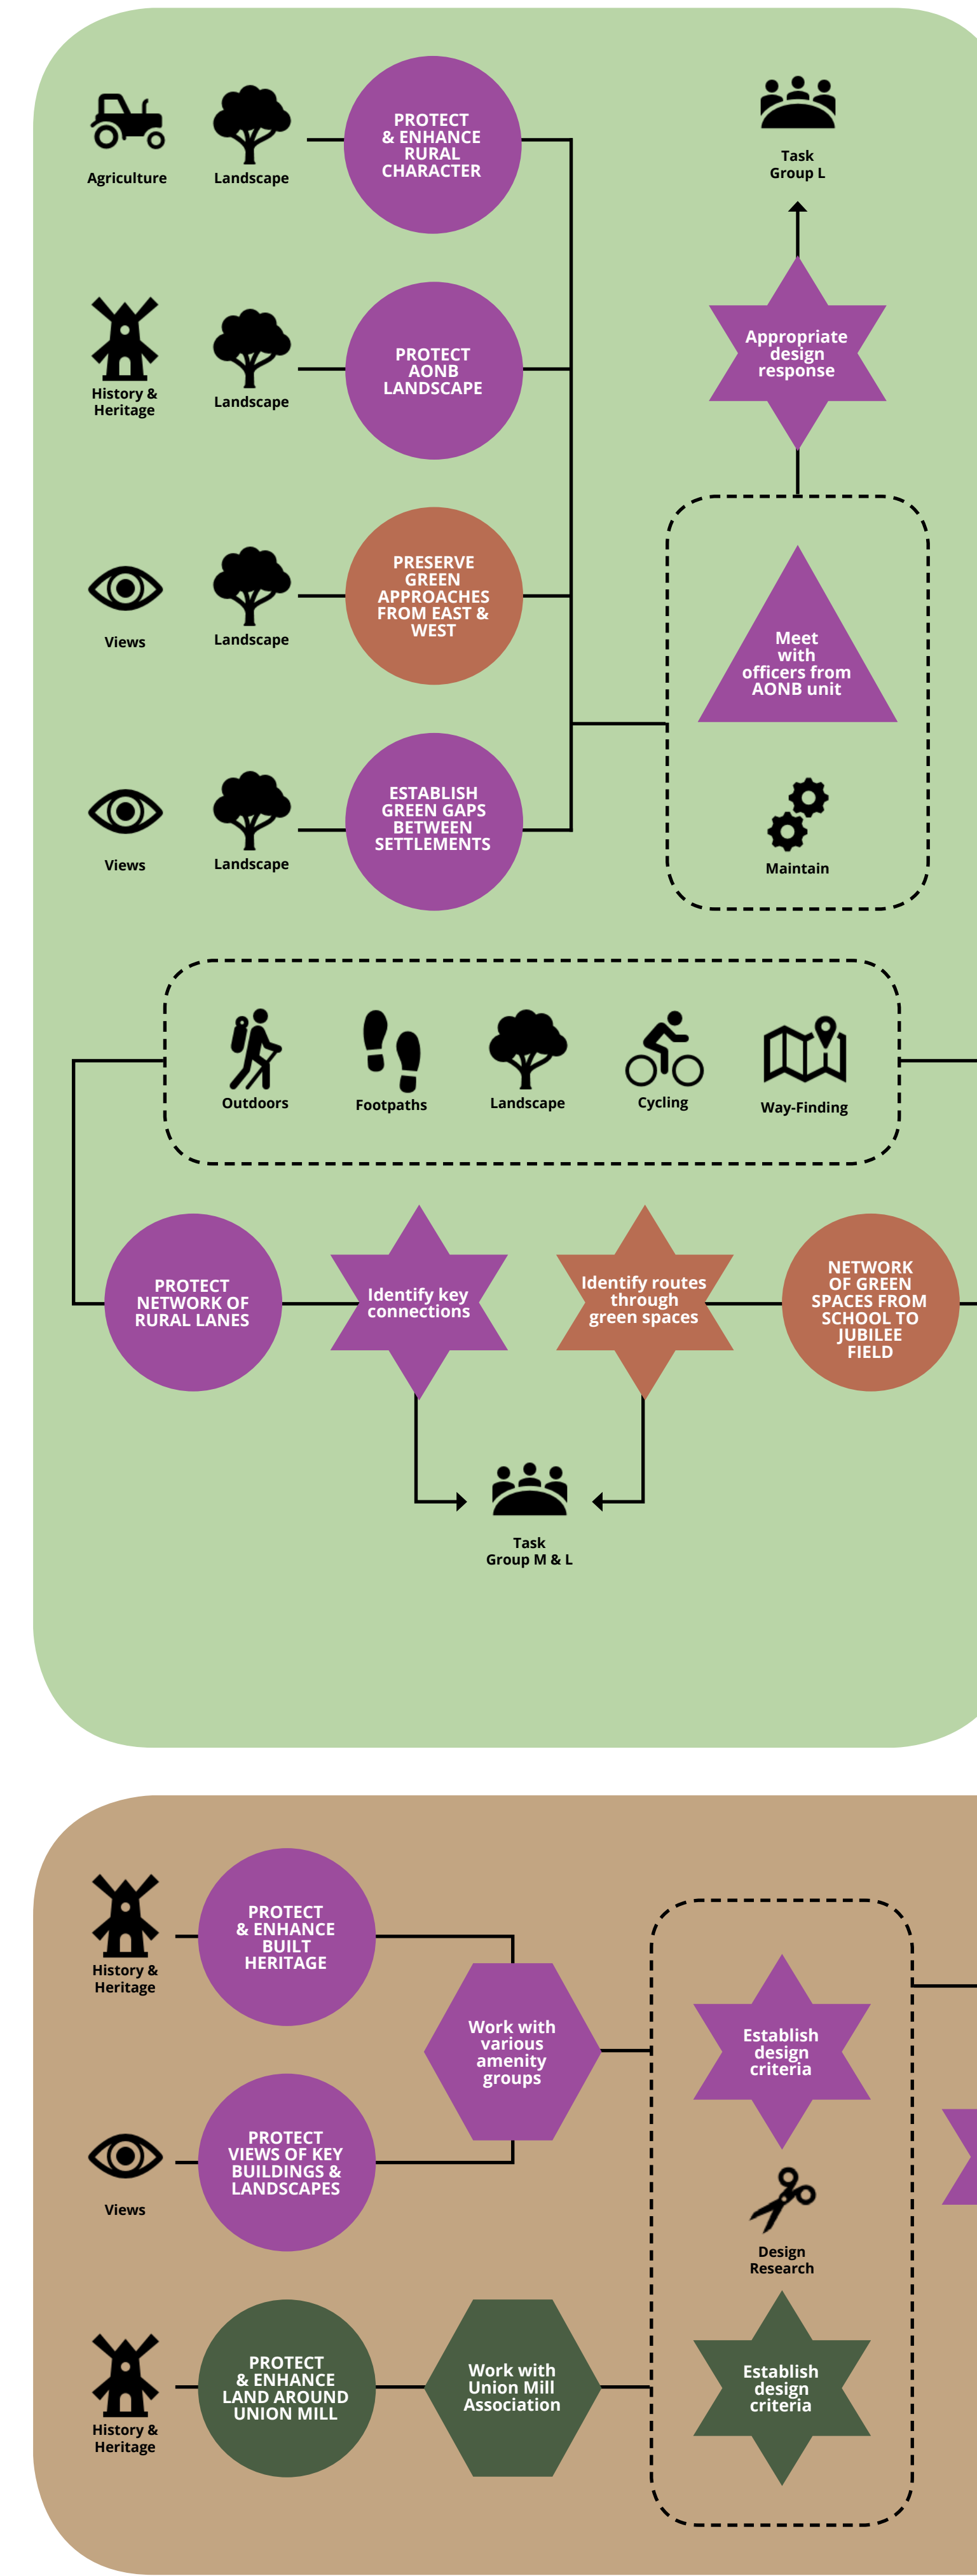

Cranbrook & Sissinghurst Neighbourhood Plan | Action Plan & Framework

ACCESS & MOVEMENT ISSUES

LAND USE & SOCIAL INFRASTRUCTURE

DEVELOPMENT OPPORTUNITY SITES

LANDSCAPE

COMMUNITY & CULTURE

BUSINESS & EMPLOYMENT

HERITAGE