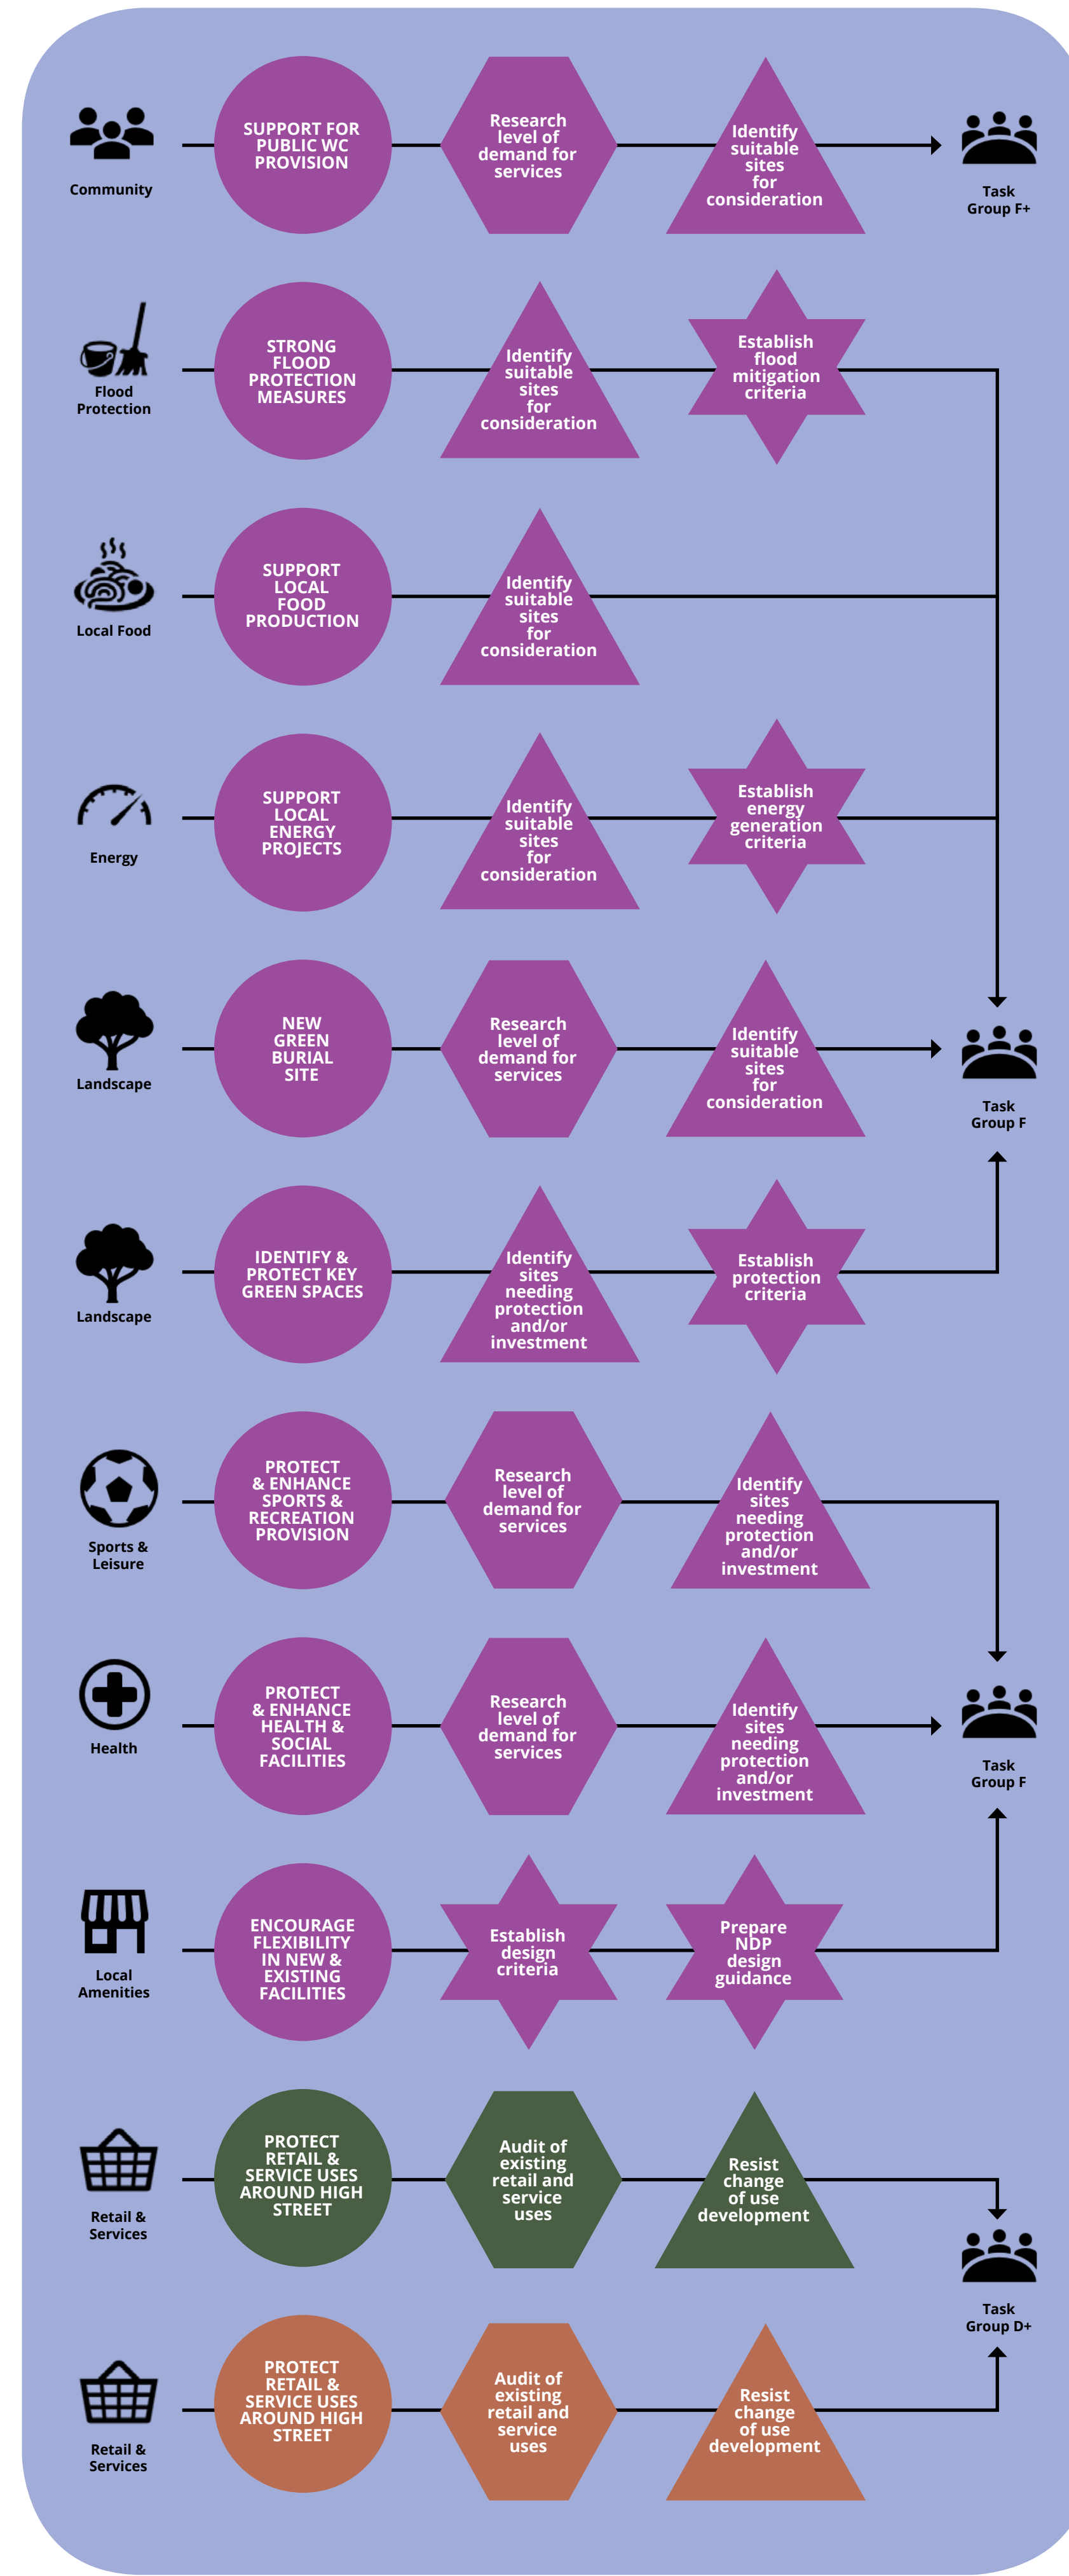

Cranbrook & Sissinghurst Neighbourhood Plan | Action Plan & Framework

ACCESS & MOVEMENT ISSUES

LAND USE & SOCIAL INFRASTRUCTURE

DEVELOPMENT OPPORTUNITY SITES

LANDSCAPE

COMMUNITY & CULTURE

BUSINESS & EMPLOYMENT

HERITAGE