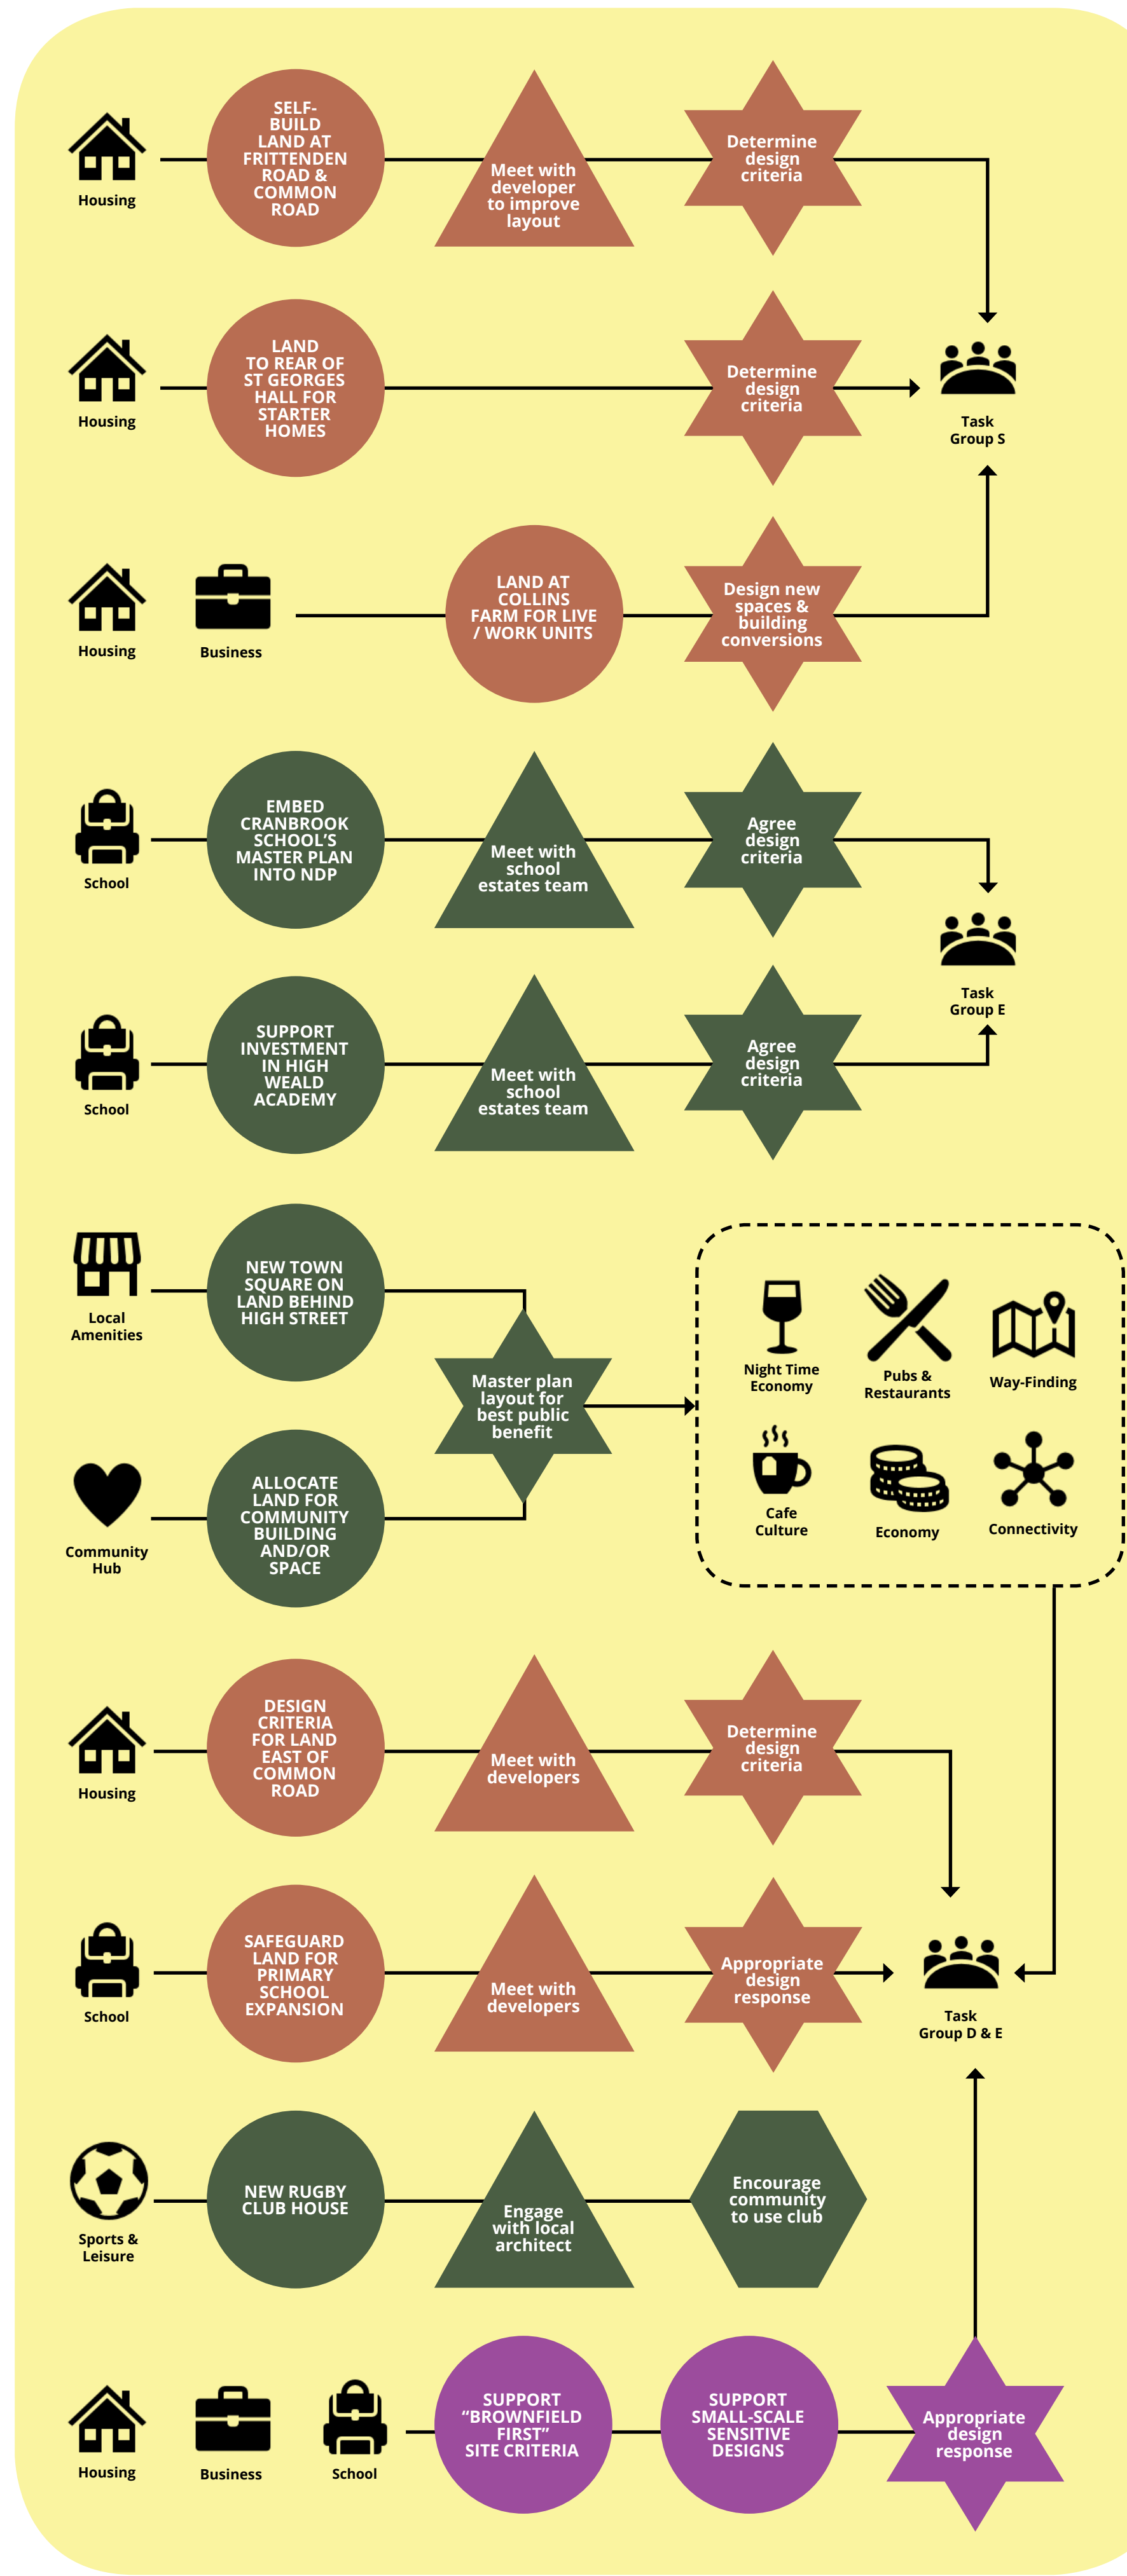

Cranbrook & Sissinghurst Neighbourhood Plan | Action Plan & Framework

ACCESS & MOVEMENT ISSUES

LAND USE & SOCIAL INFRASTRUCTURE

DEVELOPMENT OPPORTUNITY SITES

LANDSCAPE

COMMUNITY & CULTURE

BUSINESS & EMPLOYMENT

HERITAGE