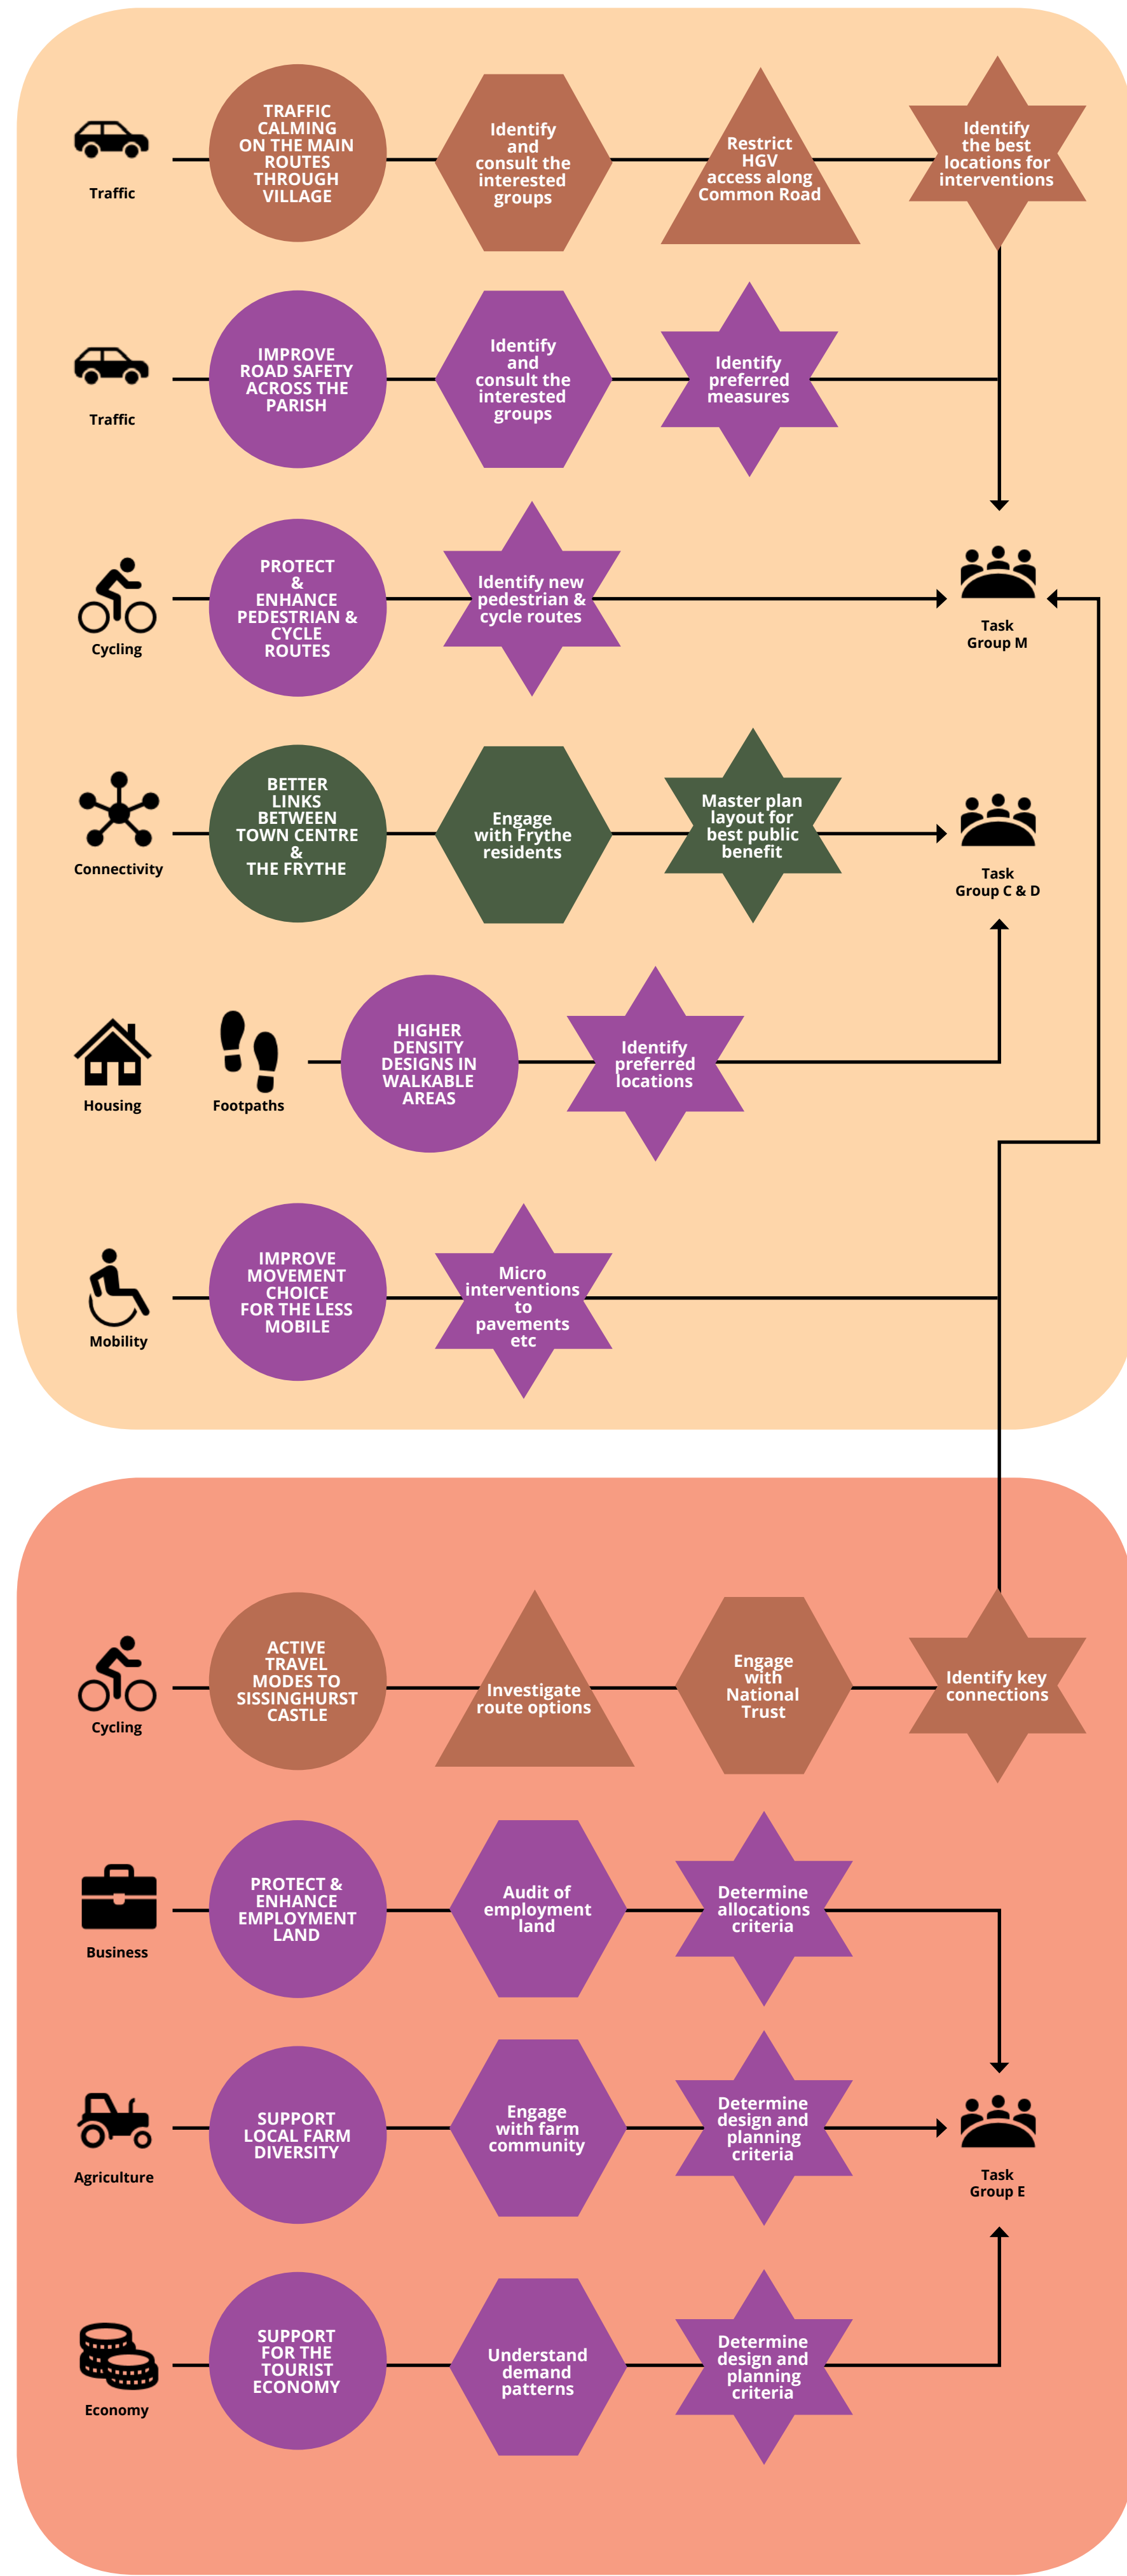

Cranbrook & Sissinghurst Neighbourhood Plan | Action Plan & Framework

ACCESS & MOVEMENT ISSUES

LAND USE & SOCIAL INFRASTRUCTURE

DEVELOPMENT OPPORTUNITY SITES

LANDSCAPE

COMMUNITY & CULTURE

BUSINESS & EMPLOYMENT

HERITAGE